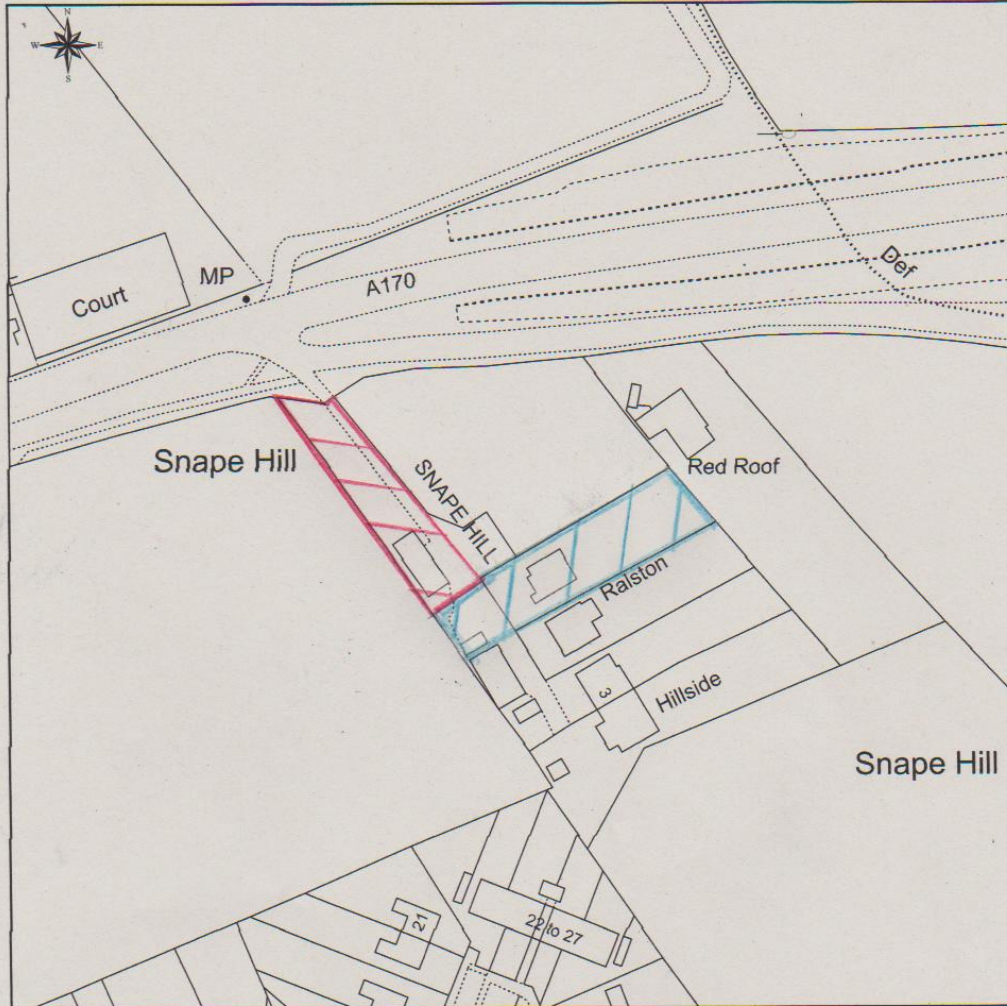

Location Plan near YO62 7RQ

0m 20m 40m 60m 80m 100m

Scale: 1:1250, paper size: A4